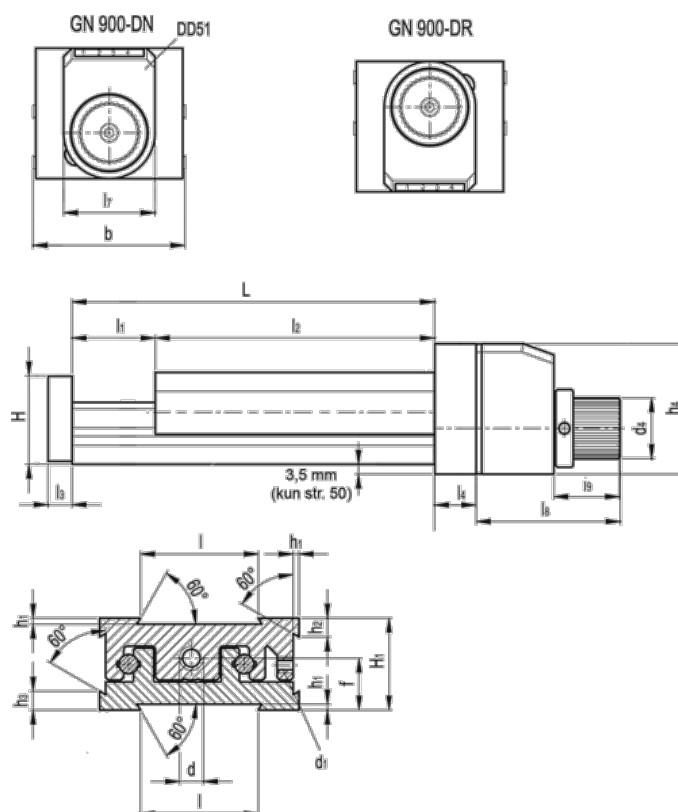

Data Sheet

Article number: 20774031

Description: Adjustable slide unit
GN 900-120-210-50-DN-1

Measures

b = 120	h2 = 13.8	l7 = 33
d = M10x1	h3 = 13.8	l8 = 69
d1 = M5	h4 = 57	l9 = 41
d4 = 34	l = 80	
f = 26.3	L - l1 = 210-50	
H = 45.0	l2 = 160	
h1 = 2.0	l3 = 10	
H1 = 46	l4 = 18	